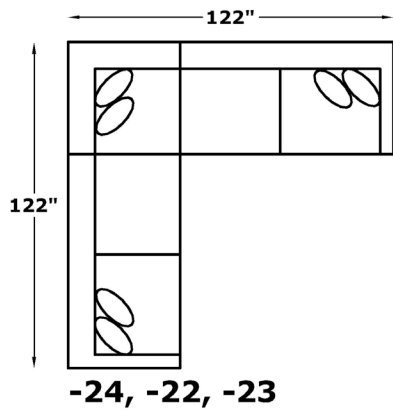

ALEXVALE

V8L00R Series

COMPONENTS

V8L004R
Chair & 1/2
W-51 D-42

V8L5R
Sofa
W-88 D-42

V8L010R
Large Ottoman
W-37 D-26

V8L005R
RAF Chaise Lounge
W-44 D-70

V8L006R
LAF Chaise Lounge
W-44 D-70

V8L022R
Corner Wedge
W-42 D-42

V8L023R
RAF Sofa
W-80 D-42

V8L024R
LAF Sofa
W-80 D-42

V8L039R
Armless Chair
W-37 D-42

Suggested Layouts

We do our best to provide the most accurate dimensions. However, as with all handcrafted products, dimensions are approximate.