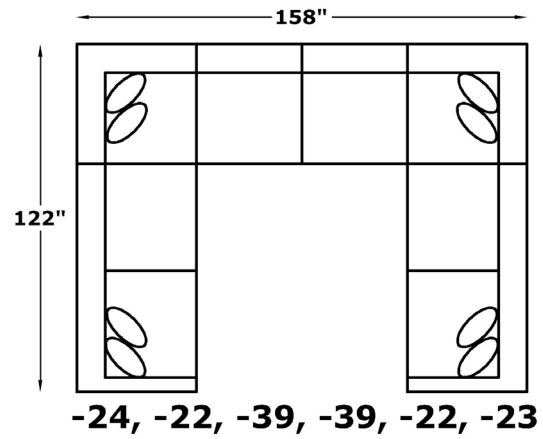

V8L022R
Corner Wedge
W-42 D-42

V8L023R
RAF Sofa
W-80 D-42

V8L024R
LAF Sofa
W-80 D-42

V8L039R
Armless Chair
W-37 D-42

Suggested Layouts

We do our best to provide the most accurate dimensions. However, as with all handcrafted products, dimensions are approximate.