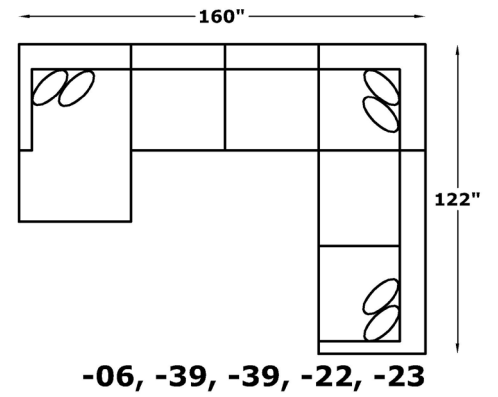

V8L022R
Corner Wedge
W-42 D-42

V8L023R
RAF Sofa
W-80 D-42

V8L024R
LAF Sofa
W-80 D-42

V8L039R
Armless Chair
W-37 D-42

Suggested Layouts

We do our best to provide the most accurate dimensions. However, as with all handcrafted products, dimensions are approximate.