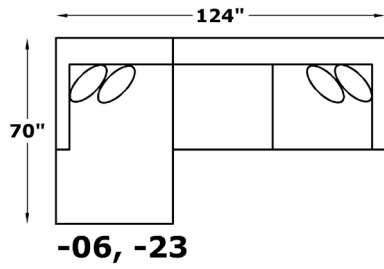

V8L022R
Corner Wedge
W-42 D-42

V8L023R
RAF Sofa
W-80 D-42

V8L024R
LAF Sofa
W-80 D-42

V8L039R
Armless Chair
W-37 D-42

Suggested Layouts

We do our best to provide the most accurate dimensions. However, as with all handcrafted products, dimensions are approximate.