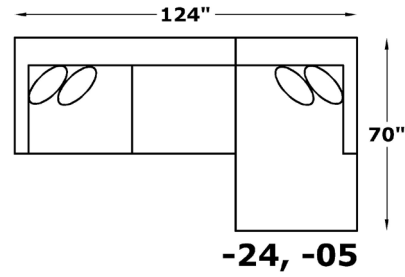

V8L022R
Corner Wedge
W-42 D-42

V8L023R
RAF Sofa
W-80 D-42

V8L024R
LAF Sofa
W-80 D-42

V8L039R
Armless Chair
W-37 D-42

Suggested Layouts

We do our best to provide the most accurate dimensions. However, as with all handcrafted products, dimensions are approximate.