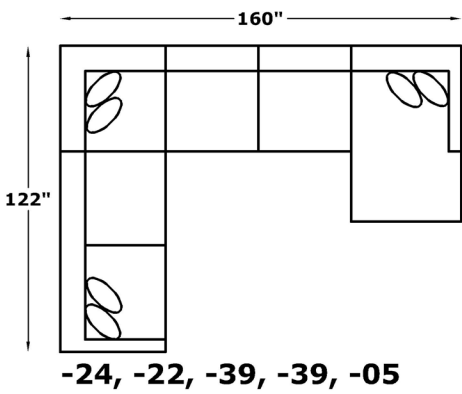

V8L022R
Corner Wedge
W-42 D-42

V8L023R
RAF Sofa
W-80 D-42

V8L024R
LAF Sofa
W-80 D-42

V8L039R
Armless Chair
W-37 D-42

Suggested Layouts

We do our best to provide the most accurate dimensions. However, as with all handcrafted products, dimensions are approximate.