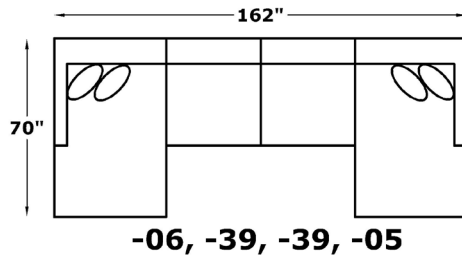

V8L022R
Corner Wedge
W-42 D-42

V8L023R
RAF Sofa
W-80 D-42

V8L024R
LAF Sofa
W-80 D-42

V8L039R
Armless Chair
W-37 D-42

Suggested Layouts

We do our best to provide the most accurate dimensions. However, as with all handcrafted products, dimensions are approximate.